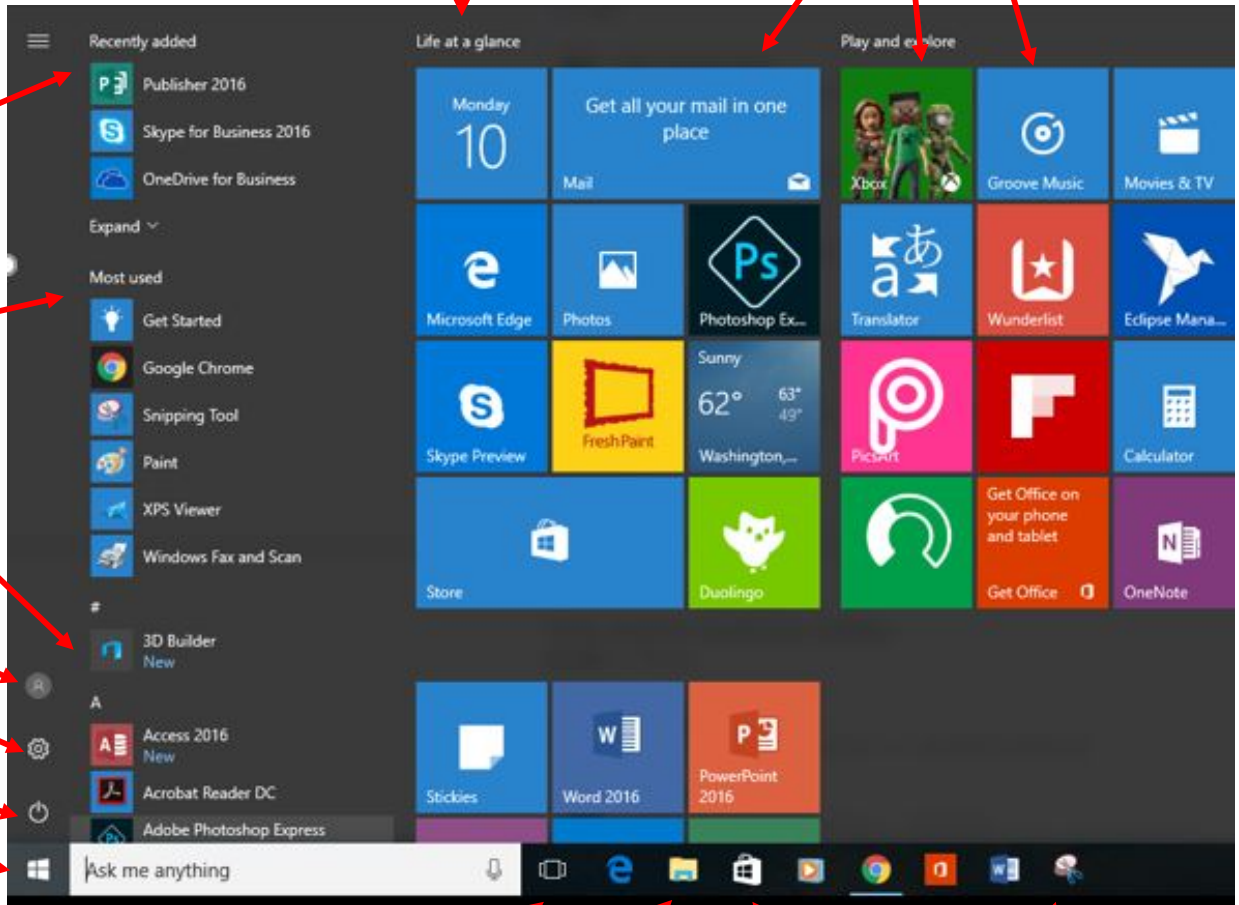

Start Menu

Tiles are organized into **Named Groups**.

Click on a **Live Tile** to open an app.

Recently Added Apps

Most Used Apps

All Apps: Scroll down to access

Account info

Settings

Power

Start Button

Cortana: Search for apps files, or folders by typing or saying the terms you are

Task View

File Explorer

Windows Store

Apps and Tools pinned to taskbar